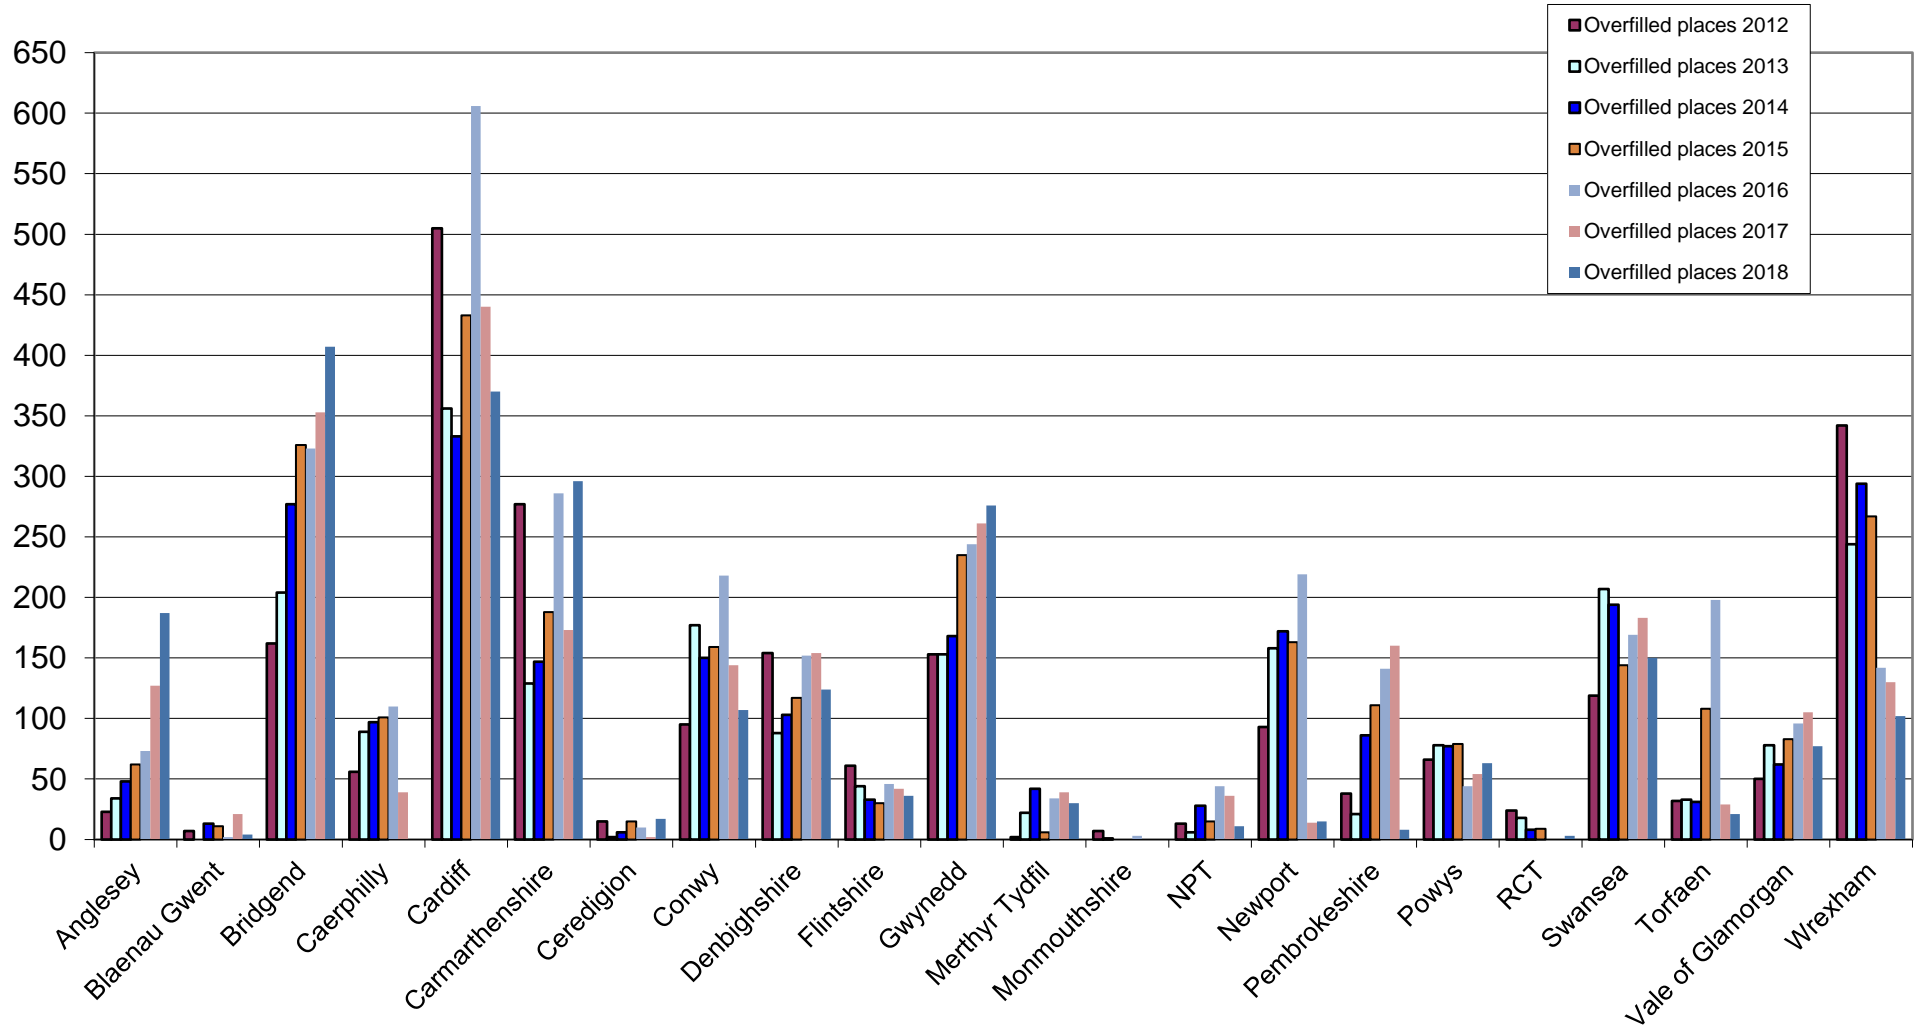

Number of overfilled Primary Places - January 2012 - 18

Unfilled places is Total Capacity less Total On Roll